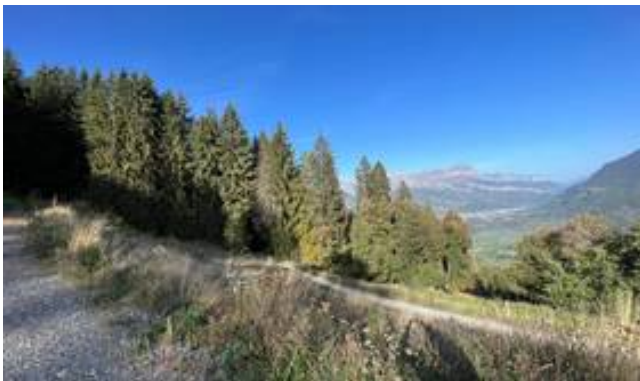

96 ROUTE EDMOND DE ROTHSCHILD, 74120
MEGÈVE
MEGÈVE (74120)

PHONE : 04 50 21 21 00
MEGEVE@BARNES-INTERNATIONAL.COM